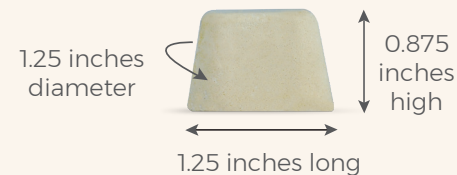

6% Bsph
1% Bti

FourStar®
45 Day Briquets - Bti
SKU #100519560