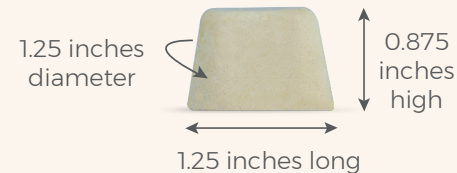

CHOOSING THE BRIQUET FOR YOU

We understand each community has different control needs and that mosquitoes attack in different places. That's why we've created three different briquet sizes with two different formulations to offer the right control for you. From 1.125 to 3 inches long, there are briquets that can be used in standing water, or can fit in narrow storm drains.

FourStar®
180 Day Briquets
SKU #100514297

6% Bsph
1% Bti

FourStar®
150 Day Briquets
SKU #100519561

7% Bti

FourStar®
90 Day Briquets
SKU #100514296

6% Bsph
1% Bti

FourStar®
45 Day Briquets - Bsph and Bti
SKU #100514285