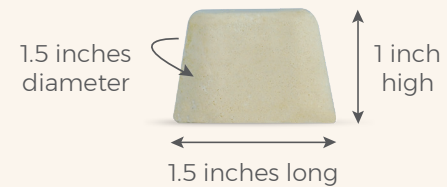

CHOOSING THE BRIQUET FOR YOU

We understand each community has different control needs and that mosquitoes attack in different places. That's why we've created three different briquet sizes with two different formulations to offer the right control for you. From 1.125 to 3 inches long, there are briquets that can be used in standing water, or can fit in narrow storm drains.

FourStar®
180 Day Briquets
SKU #100514297

6% Bsph
1% Bti

FourStar®
150 Day Briquets
SKU #100519561

7% Bti

FourStar®
90 Day Briquets
SKU #100514296

6% Bsph
1% Bti

FourStar®
45 Day Briquets - Bsph and Bti
SKU #100514285